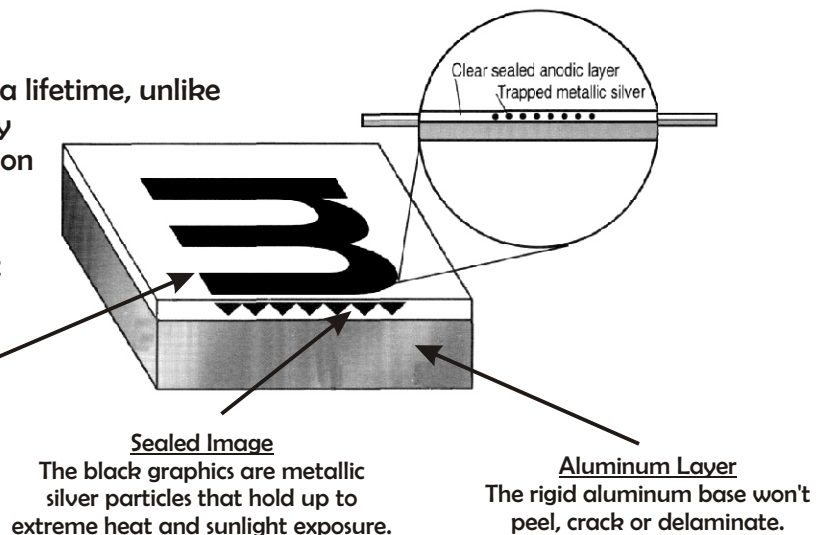

Photometal still remains the best way to permanently reproduce photographs, drawings, documents and old newspaper articles. It is not only used to create attractive awards, but also creative signage and nameplates for industrial and commercial usage. The list of potential clients that you can approach is virtually unlimited.

Over time the product may be subjected to any or all of the following conditions without harm to the product: direct sunlight, intense heat, handling, abrasion, dirt, grime, solvents, fuels, paint, impact, graffiti, salt spray, blowing sand, moisture and extreme cold.

The Right Choice & Why:

- Most chemicals roll off photometal plates with no effects.
- Photometal doesn't fade... Even the super fine text and graphics withstand the most violent extremes!
- Photometal parts won't peel or delaminate because the image is embedded with a super hard-anodized layer.

Why Photometal Lasts a Lifetime!

Photometal plates will look as good as new for a lifetime, unlike sublimation or other processes that imprint directly on the surface. That's because the information is sealed directly into the anodized layer of the aluminum. In addition, imbedded black graphics are actually metallic silver particles that resist heat and sunlight. As a result, major industry groups recognize photometal parts as the most durable